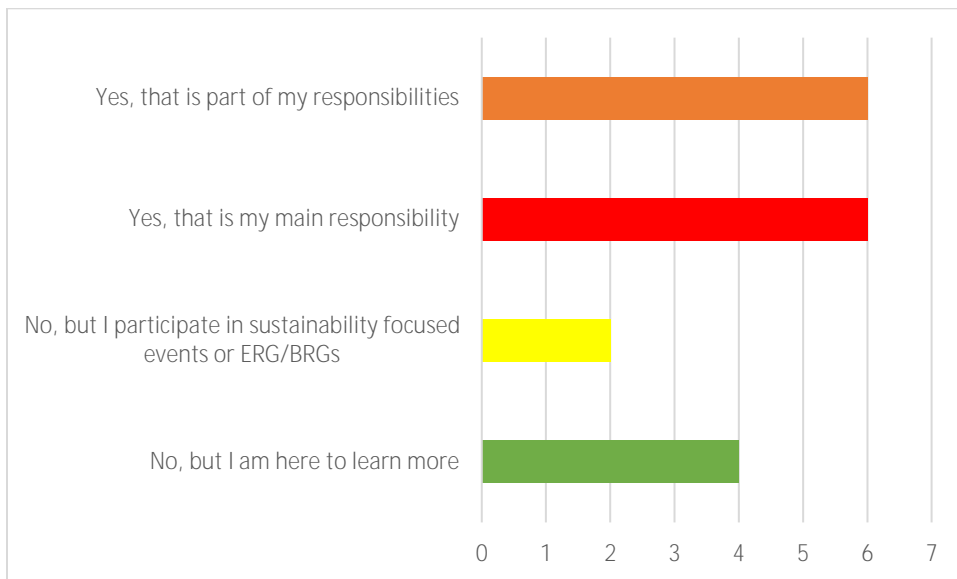

Member Meetup: Sustainability Practices & Strategies

0

polls:

Actionable Items:

Define Focus Areas:

o
"

†
o
o
8 o @ u

Establish Diverse Methods of Communication: